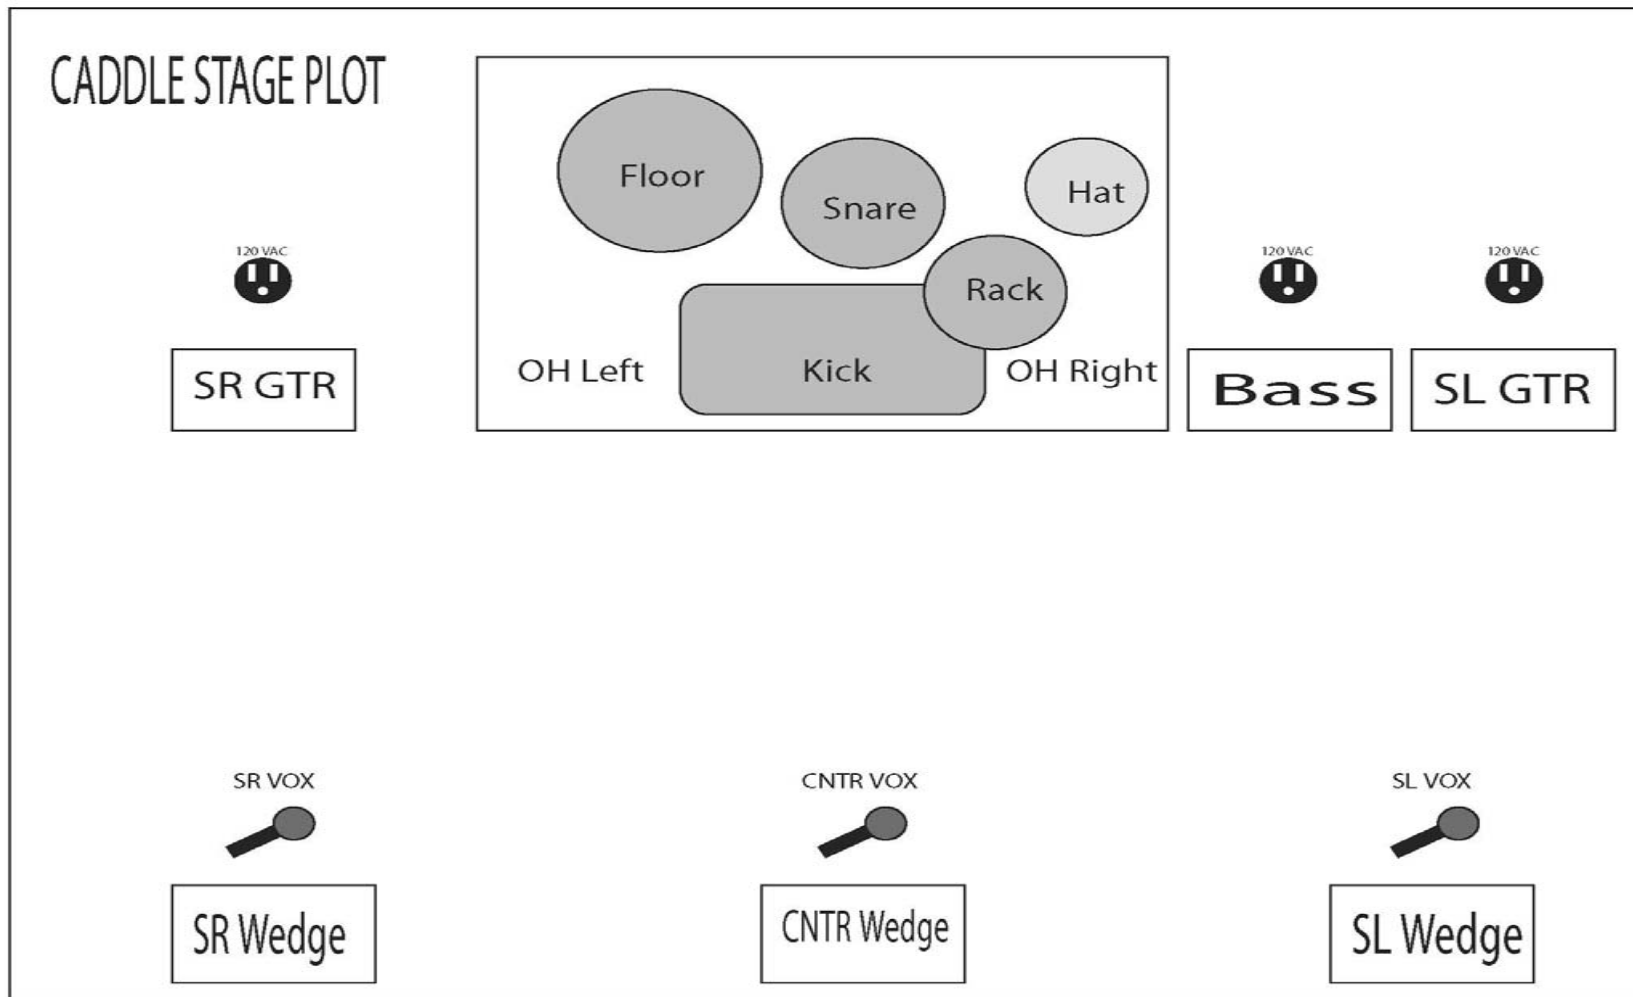

# CADDLE STAGE PLOT

## Down Stage

### INPUT

Kik  
 Snare Top  
 Snare Bottom  
 Hat  
 Rack  
 Floor  
 OH L  
 OH R  
 Bass Di  
 Bass Mic  
 GTR SR  
 GTR SL  
 Vox SR  
 Vox C  
 Vox SL

### MONITORS

Drum Only  
  
 Drum Only  
 Drum Only  
  
 SL Only  
 SR / C  
 C / SL / SR  
 SL / C